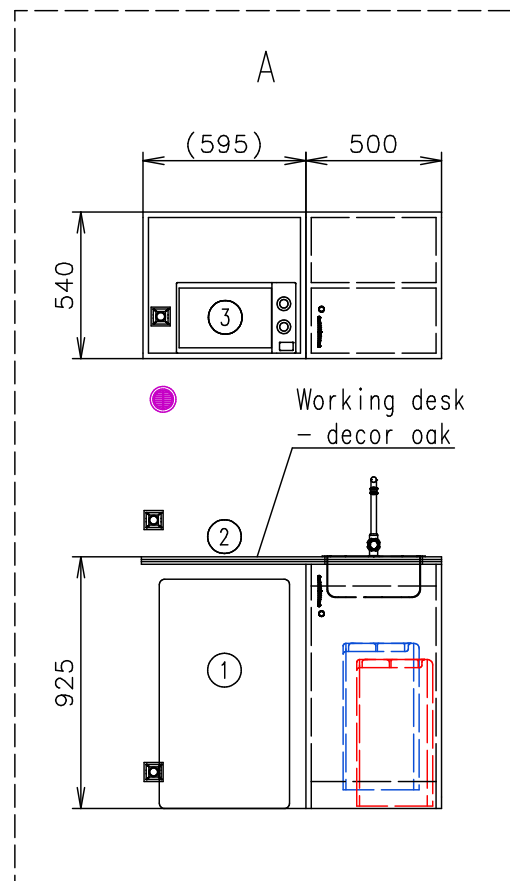

Connection hoses and cables	
Water hose:	✗
Waste water hose:	✗
Electric cable:	✓ Schuco

(Cabling and piping is not shown on the 3D views and drawings)

Without COC 3x external door - digital password locking system - SE supply

Notes: Battery only for LED stripes, external LED lights and heater Eberspächer

Interior height:	2200 mm	Total weight:	1500 kg
Color:	RAL 9010	Tare weight-estimate:	1400 kg
Floor:	PVC gray	Centre of wheels from rear side:	2440 mm
Date:	31.7.2018	Wheels:	195/50 R13C

EUROWAGON

Drawing number:
3059-42-1_1/2 (Westbay)