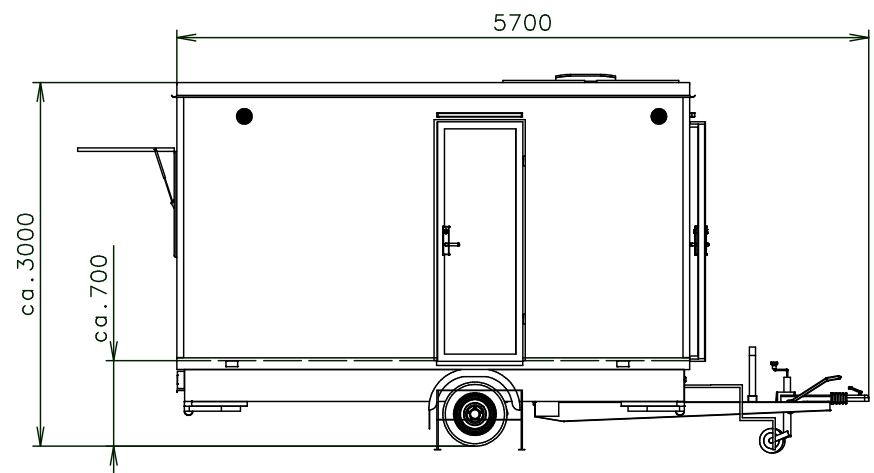

Connection hoses and cables	
Water hose:	✗
Waste water hose:	✗
Electric cable:	✓ Schuco

- Electric connection (through the floor) (230V-16A)
- Effluent connection 2"
- Power point
- Double power point
- Light switch
- Switch board (under roof)
- LED stripe
- Solar panel
- Heating (500W)
- Heating (750W)
- Floor drain hole
- Kitchen sink Alveus Basic 10 + water tap

- Tank system (toilet+wash-basin)(fresh water flush) (110 l fresh,160 l waste)
- Waste-water tank 30l
- Water tank 30l
- Window opening inside (870 over floor) + shutter
- Roof window Dometic (400x400)
- Ventilation ø120
- Chair
- Desk permanent fixed – decor oak (1800x800)
- Shelf
- Brush toilet
- Toilet paper holder

- Clothes hanger
- Mirror (400x400)
- Heating pipe
- ① Fridge Bosch KIL18V20FF
- ② Coffee machine Bosch TKA 3A031
- ③ Microwave Bosch HMT 72 M 420
- ④ Drying cabinet (230V) (600x600) – SE supply
- ⑤ Battery Banner Energy Bull 110Ah (12V) (on the shelf)
- ⑥ Charger Multi XS 10A
- ⑦ Heater Eberspächer (on the floor) – SE supply (mounted based on SE instructions)
- ⑧ Regulator EP Solar 20A
- ⑨ Can for fuel (22l) (on the floor)
- ⑩ Standard free standing stairs
- ⑪ Standard hanging stairs – short

(Cabling and piping is not shown on the 3D views and drawings)

Without COC 3x external door – digital password locking system – SE supply
Notes: Battery only for LED stripes, external LED lights and heater Eberspächer

Interior height:	2200 mm	Total weight:	1500 kg
Color:	RAL 9010	Tare weight-estimate:	1400 kg
Floor:	PVC gray	Centre of wheels from rear side:	2440 mm
Date:	31.7.2018	Wheels:	195/50 R13C

EUROWAGON

Drawing number:
3059-42-1_2/2 (Westbay)