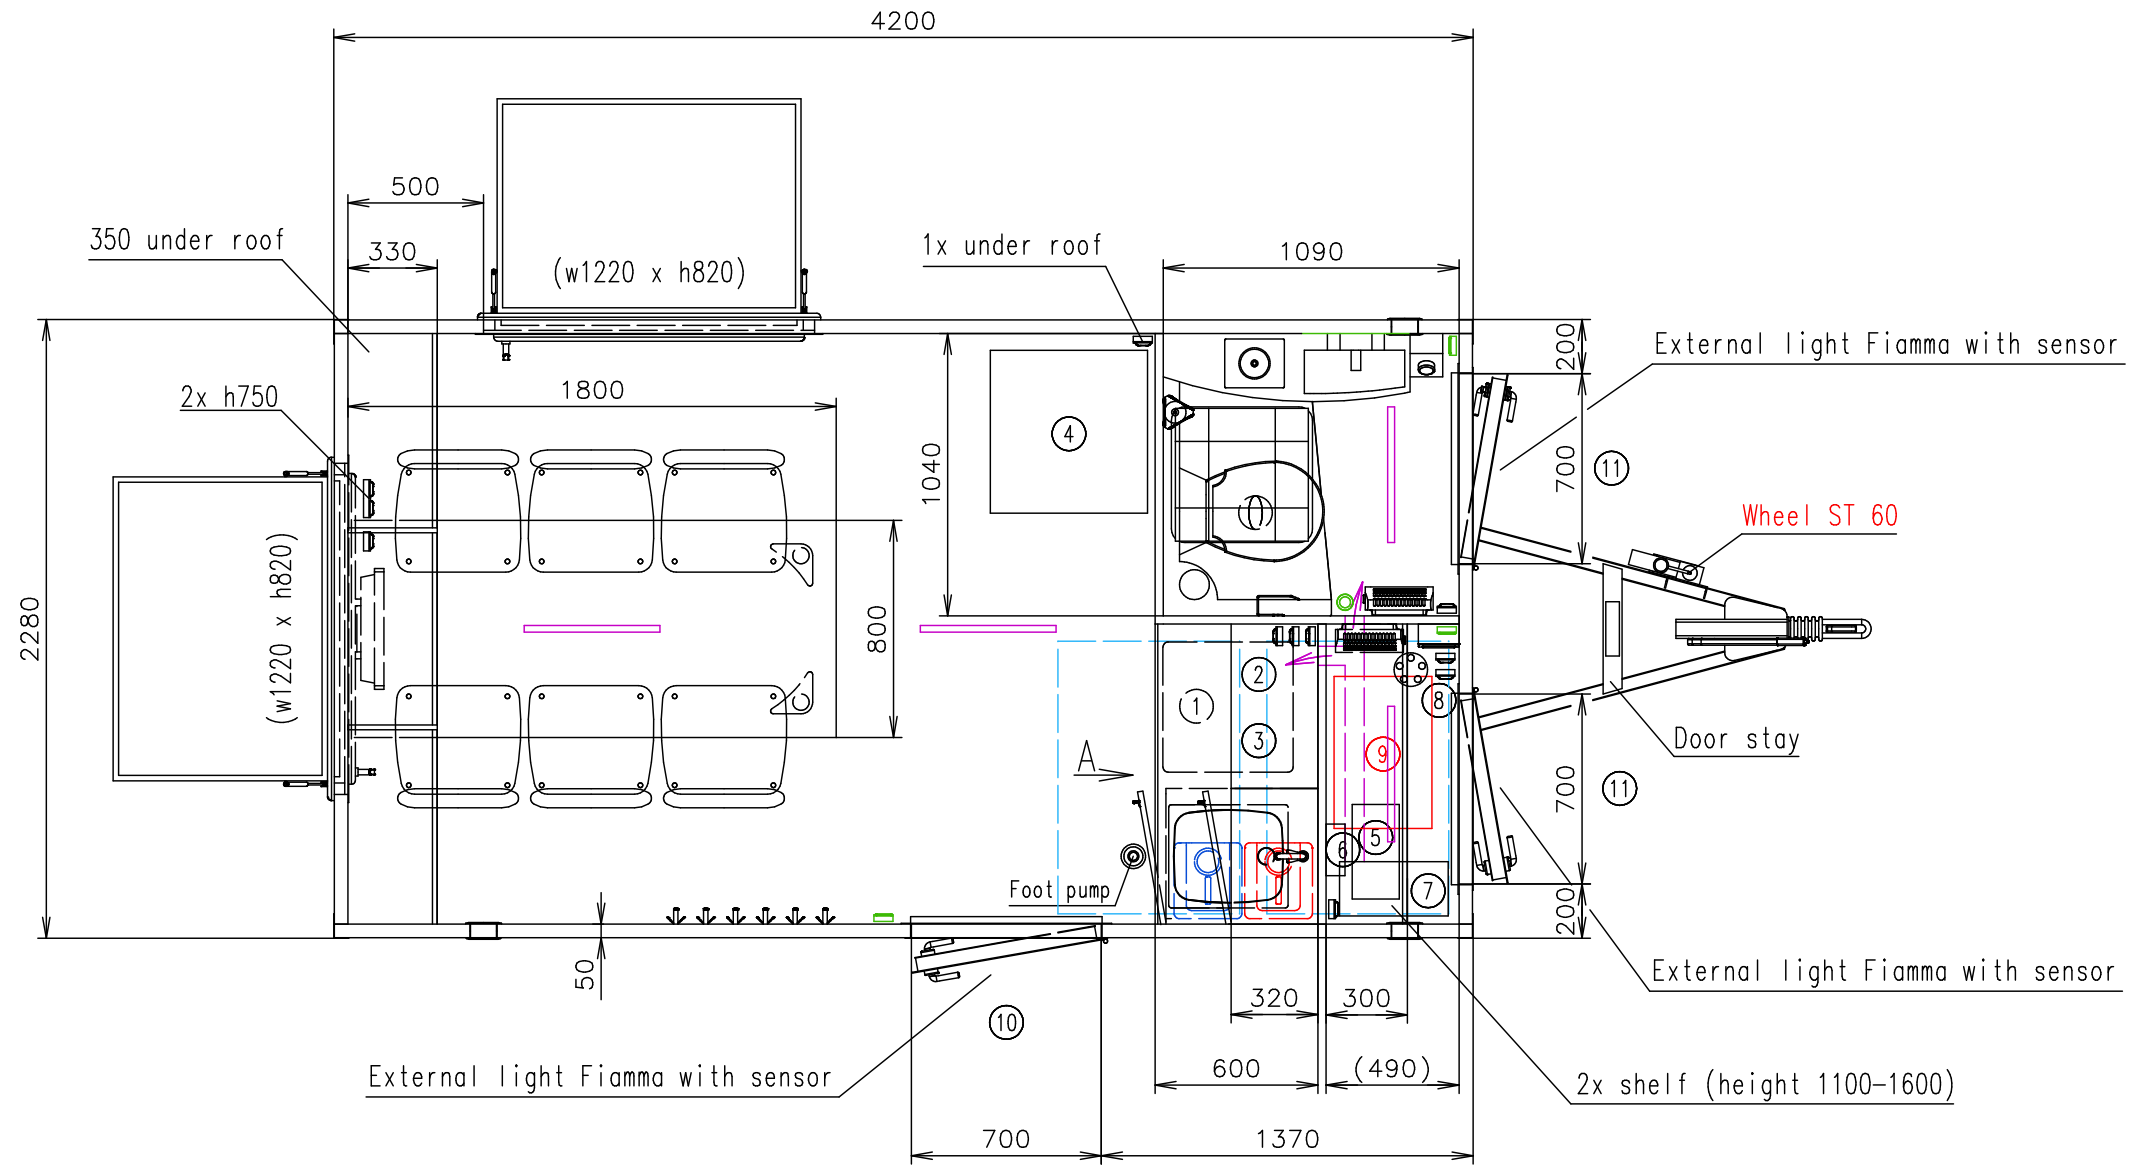

Connection hoses and cables	
Water hose:	✗
Waste water hose:	✗
Electric cable:	✓ Schuco

(Cabling and piping is not shown on the 3D views and drawings)

Without COC 3x external door - digital password locking system - SE supply

Notes: Battery only for LED stripes, external LED lights and heater Eberspächer

Interior height:	2200 mm	Total weight:	1500 kg
Color:	RAL 9010	Tare weight-estimate:	1400 kg
Floor:	PVC gray	Centre of wheels from rear side:	2440 mm
Date:	31.7.2018	Wheels:	195/50 R13C

EUROWAGON

Drawing number:
3059-42-1_1/2 (Westbay)