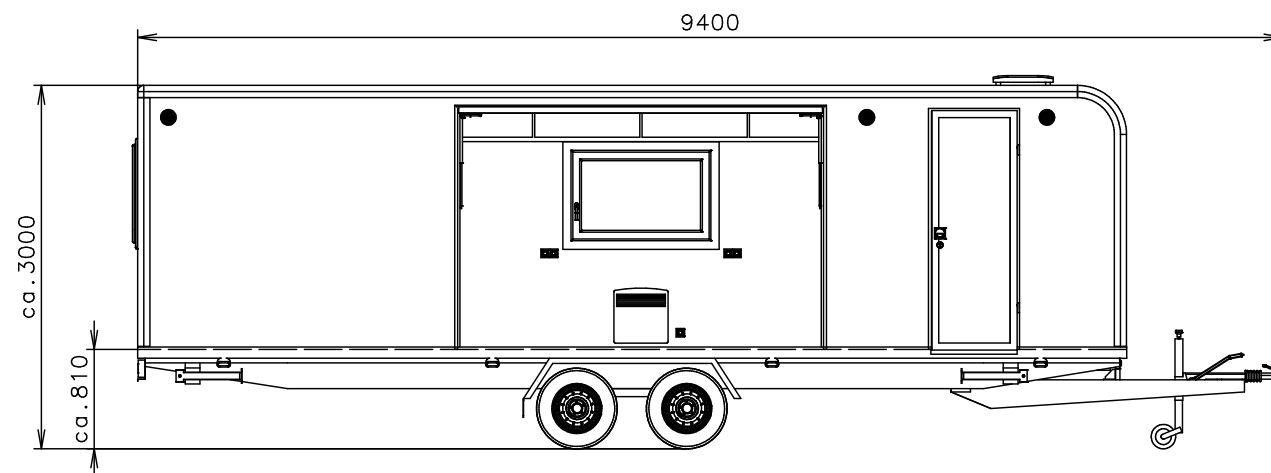

Connection hoses and cables	
Water hose:	✓
Waste water hose:	✗
Electric cable:	✓

2x extra water tap – on the chassis
(cold water and hot water)
(connection points Geka 3/4")
(for future wash-basin on the front wall)

(Cabling and piping is not shown on the 3D views and drawings)

Notes:

Interior height:	2100 mm	Total weight:	3500 kg
Color:	RAL 7042 (gray)	Tare weight-estimate:	2500 kg
Floor:	PVC black	Centre of wheels from rear side:	4050 mm
Date:	29.6.2018	Wheels:	185 R14C

EUROWAGON

Drawing number:
3014-81-2_1/2 (Renotec)

Connection hoses and cables	
Water hose:	✓
Waste water hose:	✗
Electric cable:	✓

- Ⓥ Water connection 3/4" (on the chassis) + filter + reduction valve (connection point Geka 3/4")
- Ⓢ Electric connection (on the chassis) (400V-16A)
- ⓈⓈ 2x effluent connection (through floor)
 - 1x ø110 from toilet
 - 1x ø40 from shower and sinks
- Ⓢ Power point
- ⓈⓈ Double power point
- Ⓢ Light switch
- Ⓢ Switch board (1100 over floor)
- Ⓢ LED droplight
- Ⓢ LED droplight
- Ⓢ Heating (500W)
- Ⓢ Heating (750W)
- Ⓢ Floor drain hole
- Ⓢ Shower (800x800) Cola
- Ⓢ Kitchen sink Alveus Basic 10 + standard water tap
- Ⓢ Sink ø335 (stainless steel) + standard water tap
- Ⓢ Hanging toilet
- Ⓢ Hot water boiler Slim (50 l)
- Ⓢ Window opening inside (850 over floor)
- Ⓢ Window opening out (850 over floor)
- Ⓢ Ventilation ø120
- Ⓢ Roof window Dometic (400x400)
- Ⓢ Shelf
- Ⓢ Brush toilet
- Ⓢ Toilet paper holder
- Ⓢ Shelf steel
- Ⓢ Clothes hanger
- Ⓢ Mirror (500x500)
- ① Cupboard (300 x 500 x 1950)
- ② Bed (2080 x 825)
- ③ Antenna for TV - under roof
- ④ Fridge
- ⑤ Microwave
- ⑥ Standard free standing stairs
- ⑦ Without stairs