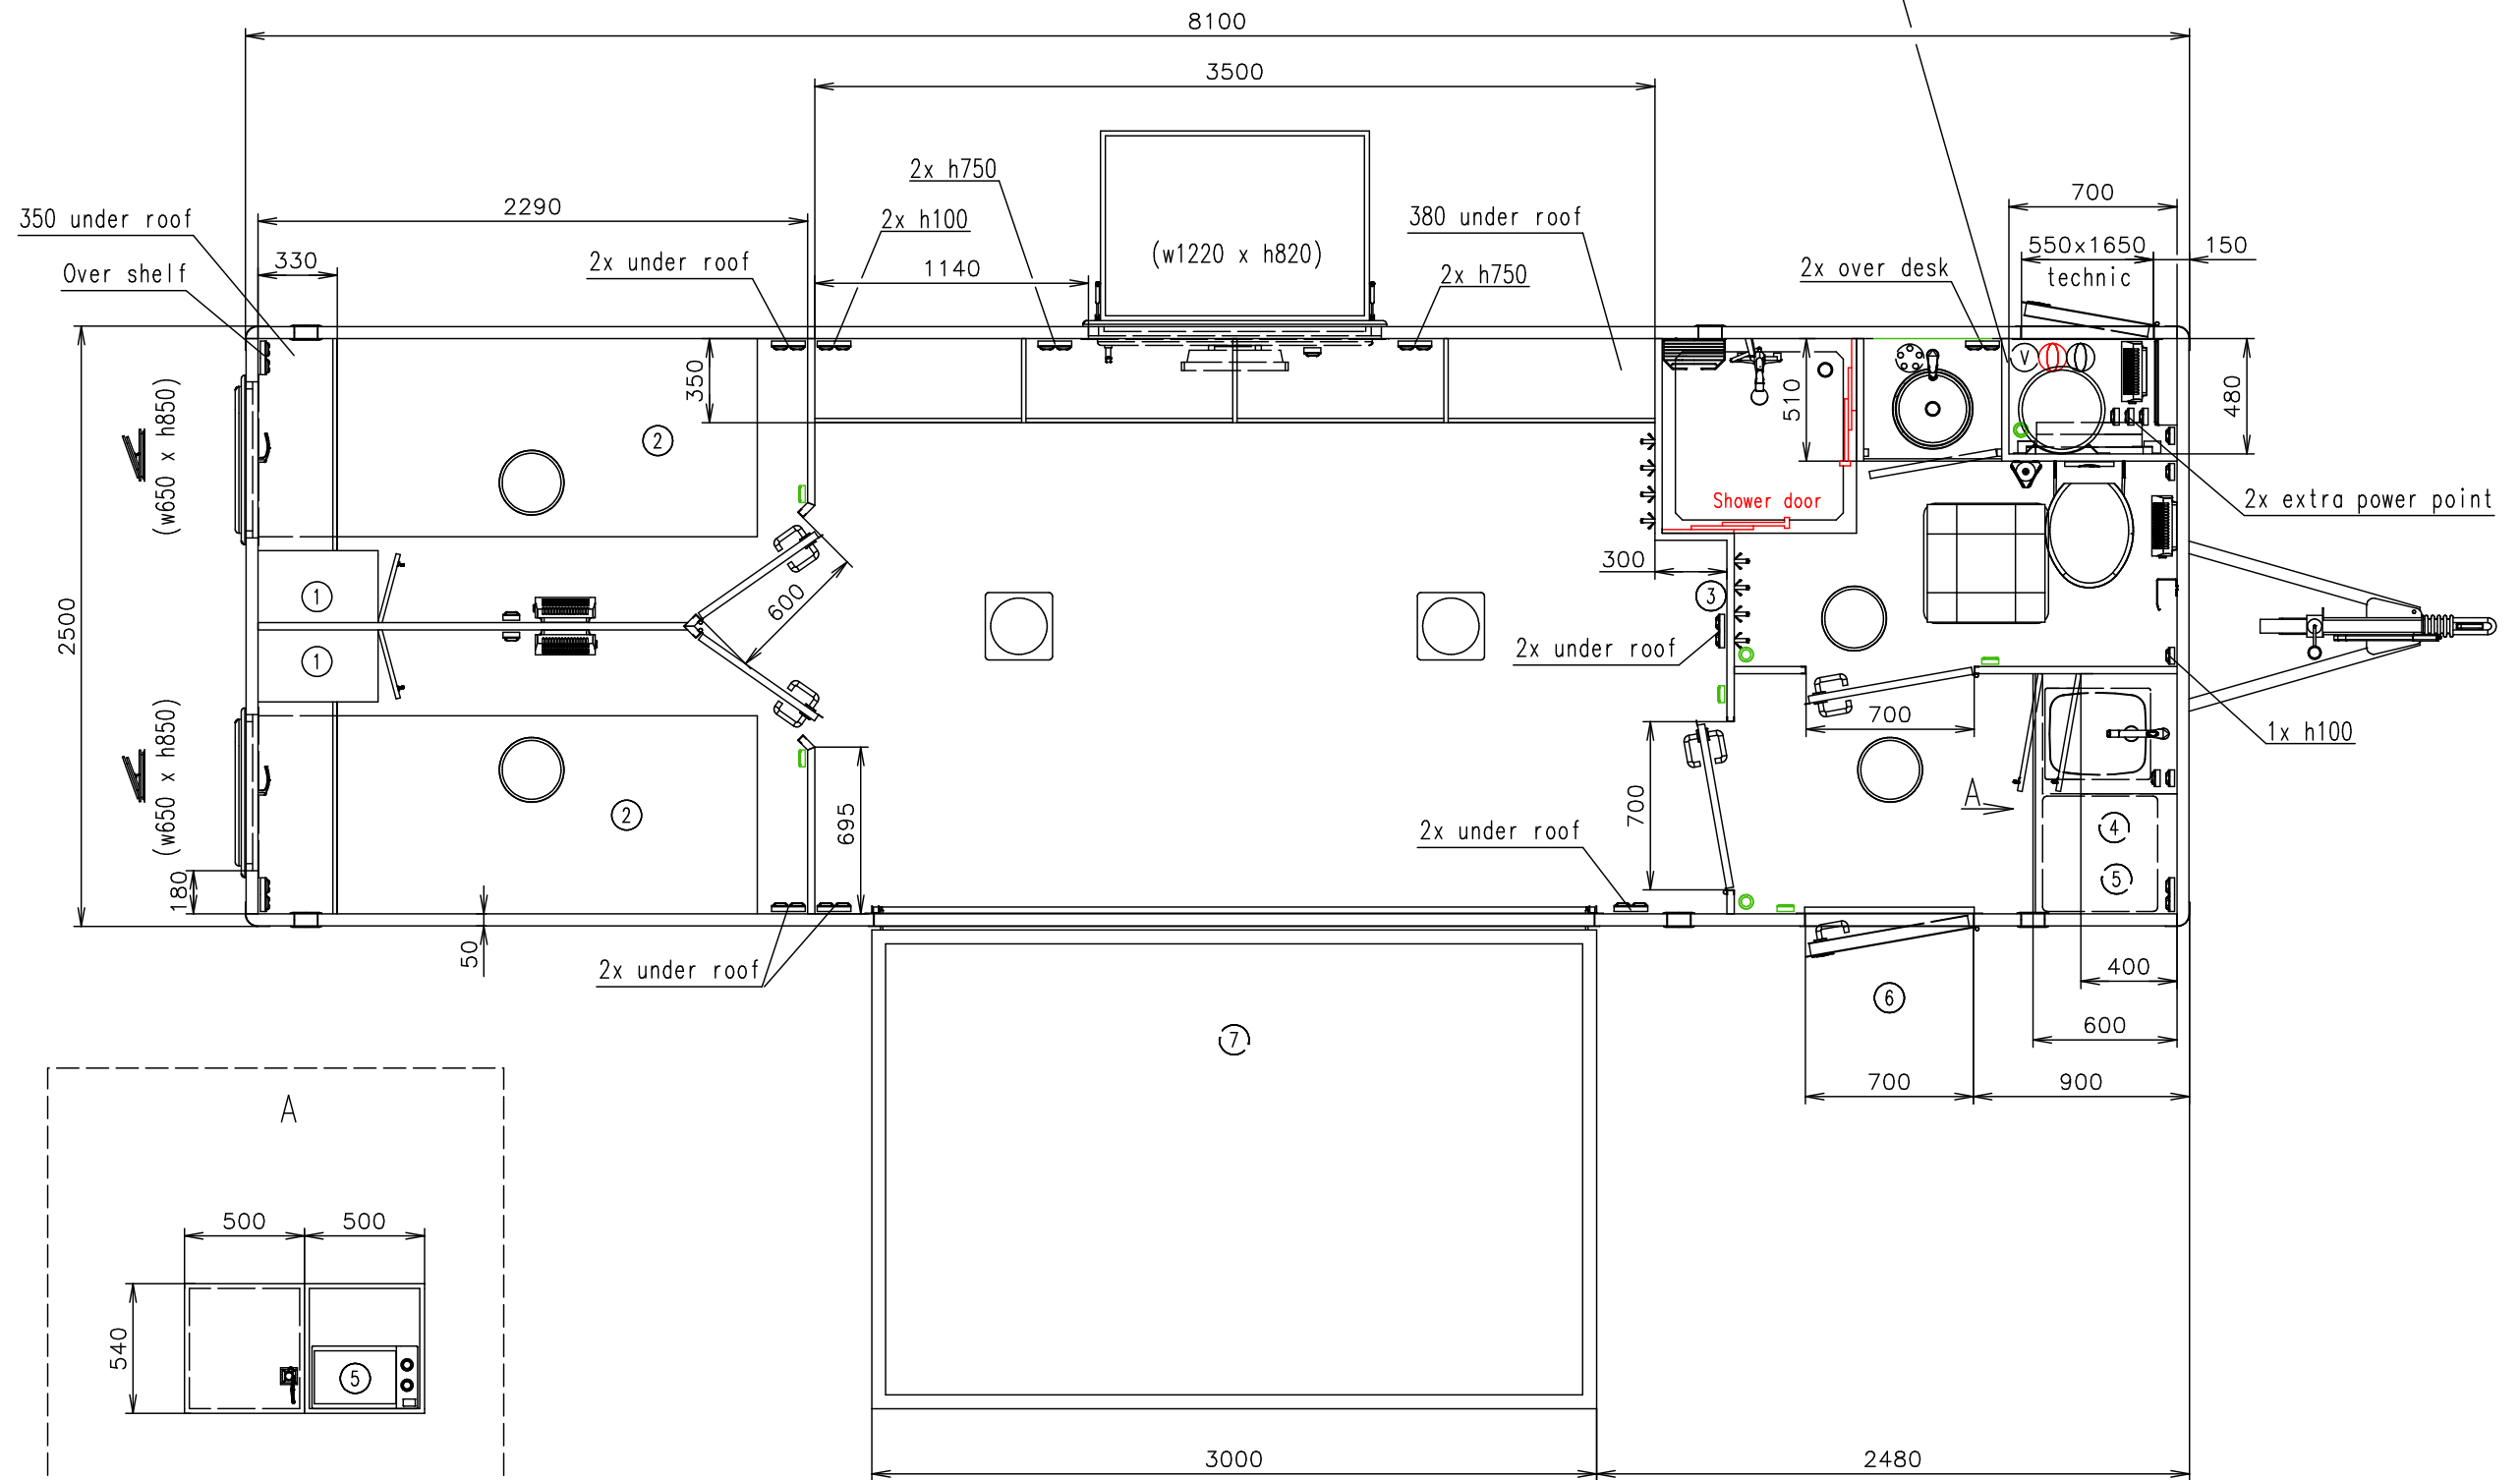

Connection hoses and cables	
Water hose:	✓
Waste water hose:	✗
Electric cable:	✓

2x extra water tap – on the chassis
(cold water and hot water)
(connection points Geka 3/4")
(for future wash-basin on the front wall)

(Cabling and piping is not shown on the 3D views and drawings)

Notes:

Interior height:	2100 mm	Total weight:	3500 kg
Color:	RAL 7042 (gray)	Tare weight-estimate:	2500 kg
Floor:	PVC black	Centre of wheels from rear side:	4050 mm
Date:	29.6.2018	Wheels:	185 R14C

EUROWAGON

Drawing number:
3014-81-2_1/2 (Renotec)

Connection hoses and cables	
Water hose:	✓
Waste water hose:	✗
Electric cable:	✓

- Ⓥ Water connection 3/4" (on the chassis) + filter + reduction valve (connection point Geka 3/4")
- Ⓢ Electric connection (on the chassis) (400V-16A)
- ⓈⓈ 2x effluent connection (through floor)
 - 1x ø110 from toilet
 - 1x ø40 from shower and sinks
- Ⓢ Power point
- ⓈⓈ Double power point
- Ⓢ Light switch
- Ⓢ Switch board (1100 over floor)
- Ⓢ LED droplight
- Ⓢ LED droplight
- Ⓢ Heating (500W)
- Ⓢ Heating (750W)
- Ⓢ Floor drain hole
- Ⓢ Shower (800x800) Cola
- Ⓢ Kitchen sink Alveus Basic 10 + standard water tap
- Ⓢ Sink ø335 (stainless steel) + standard water tap
- Ⓢ Hanging toilet
- Ⓢ Hot water boiler Slim (50 l)
- Ⓢ Window opening inside (850 over floor)
- Ⓢ Window opening out (850 over floor)
- Ⓢ Ventilation ø120
- Ⓢ Roof window Dometic (400x400)
- Ⓢ Shelf
- Ⓢ Brush toilet
- Ⓢ Toilet paper holder
- Ⓢ Shelf steel
- Ⓢ Clothes hanger
- Ⓢ Mirror (500x500)
- ① Cupboard (300 x 500 x 1950)
- ② Bed (2080 x 825)
- ③ Antenna for TV - under roof
- ④ Fridge
- ⑤ Microwave
- ⑥ Standard free standing stairs
- ⑦ Without stairs