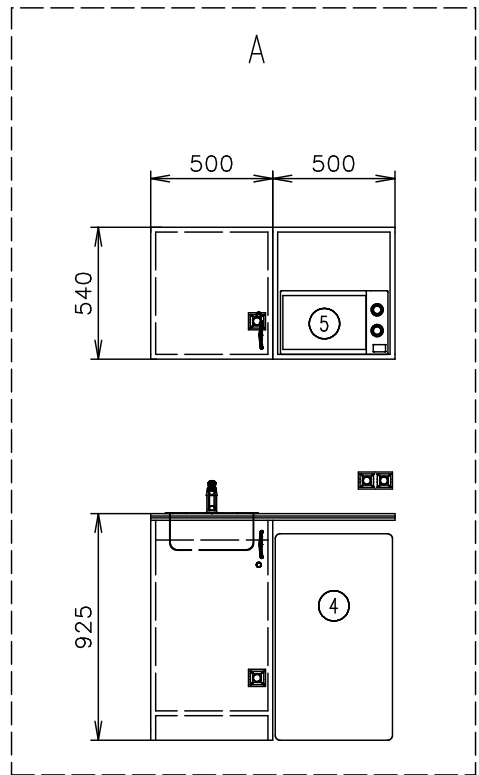

Connection hoses and cables	
Water hose:	✓
Waste water hose:	✗
Electric cable:	✓

2x extra water tap – on the chassis
(cold water and hot water)
(connection points Geka 3/4")
(for future wash-basin on the front wall)

(Cabling and piping is not shown on the 3D views and drawings)

Notes:

Interior height:	2100 mm	Total weight:	3500 kg
Color:	RAL 7042 (gray)	Tare weight-estimate:	2500 kg
Floor:	PVC black	Centre of wheels from rear side:	4050 mm
Date:	29.6.2018	Wheels:	185 R14C

EUROWAGON

Drawing number:
3014-81-2_1/2 (Renotec)

Connection hoses and cables	
Water hose:	✓
Waste water hose:	✗
Electric cable:	✓

- Ⓥ Water connection 3/4" (on the chassis) + filter + reduction valve (connection point Geka 3/4")
- Ⓢ Electric connection (on the chassis) (400V-16A)
- ⓈⓈ 2x effluent connection (through floor)
 - 1x ø110 from toilet
 - 1x ø40 from shower and sinks
- Ⓢ Power point
- ⓈⓈ Double power point
- Ⓢ Light switch
- Ⓢ Switch board (1100 over floor)
- Ⓢ LED droplight
- Ⓢ LED droplight
- Ⓢ Heating (500W)
- Ⓢ Heating (750W)
- Ⓢ Floor drain hole
- Ⓢ Shower (800x800) Cola
- Ⓢ Kitchen sink Alveus Basic 10 + standard water tap
- Ⓢ Sink ø335 (stainless steel) + standard water tap
- Ⓢ Hanging toilet
- Ⓢ Hot water boiler Slim (50 l)
- Ⓢ Window opening inside (850 over floor)
- Ⓢ Window opening out (850 over floor)
- Ⓢ Ventilation ø120
- Ⓢ Roof window Dometic (400x400)
- Ⓢ Shelf
- Ⓢ Brush toilet
- Ⓢ Toilet paper holder
- Ⓢ Shelf steel
- Ⓢ Clothes hanger
- Ⓢ Mirror (500x500)
- ① Cupboard (300 x 500 x 1950)
- ② Bed (2080 x 825)
- ③ Antenna for TV - under roof
- ④ Fridge
- ⑤ Microwave
- ⑥ Standard free standing stairs
- ⑦ Without stairs