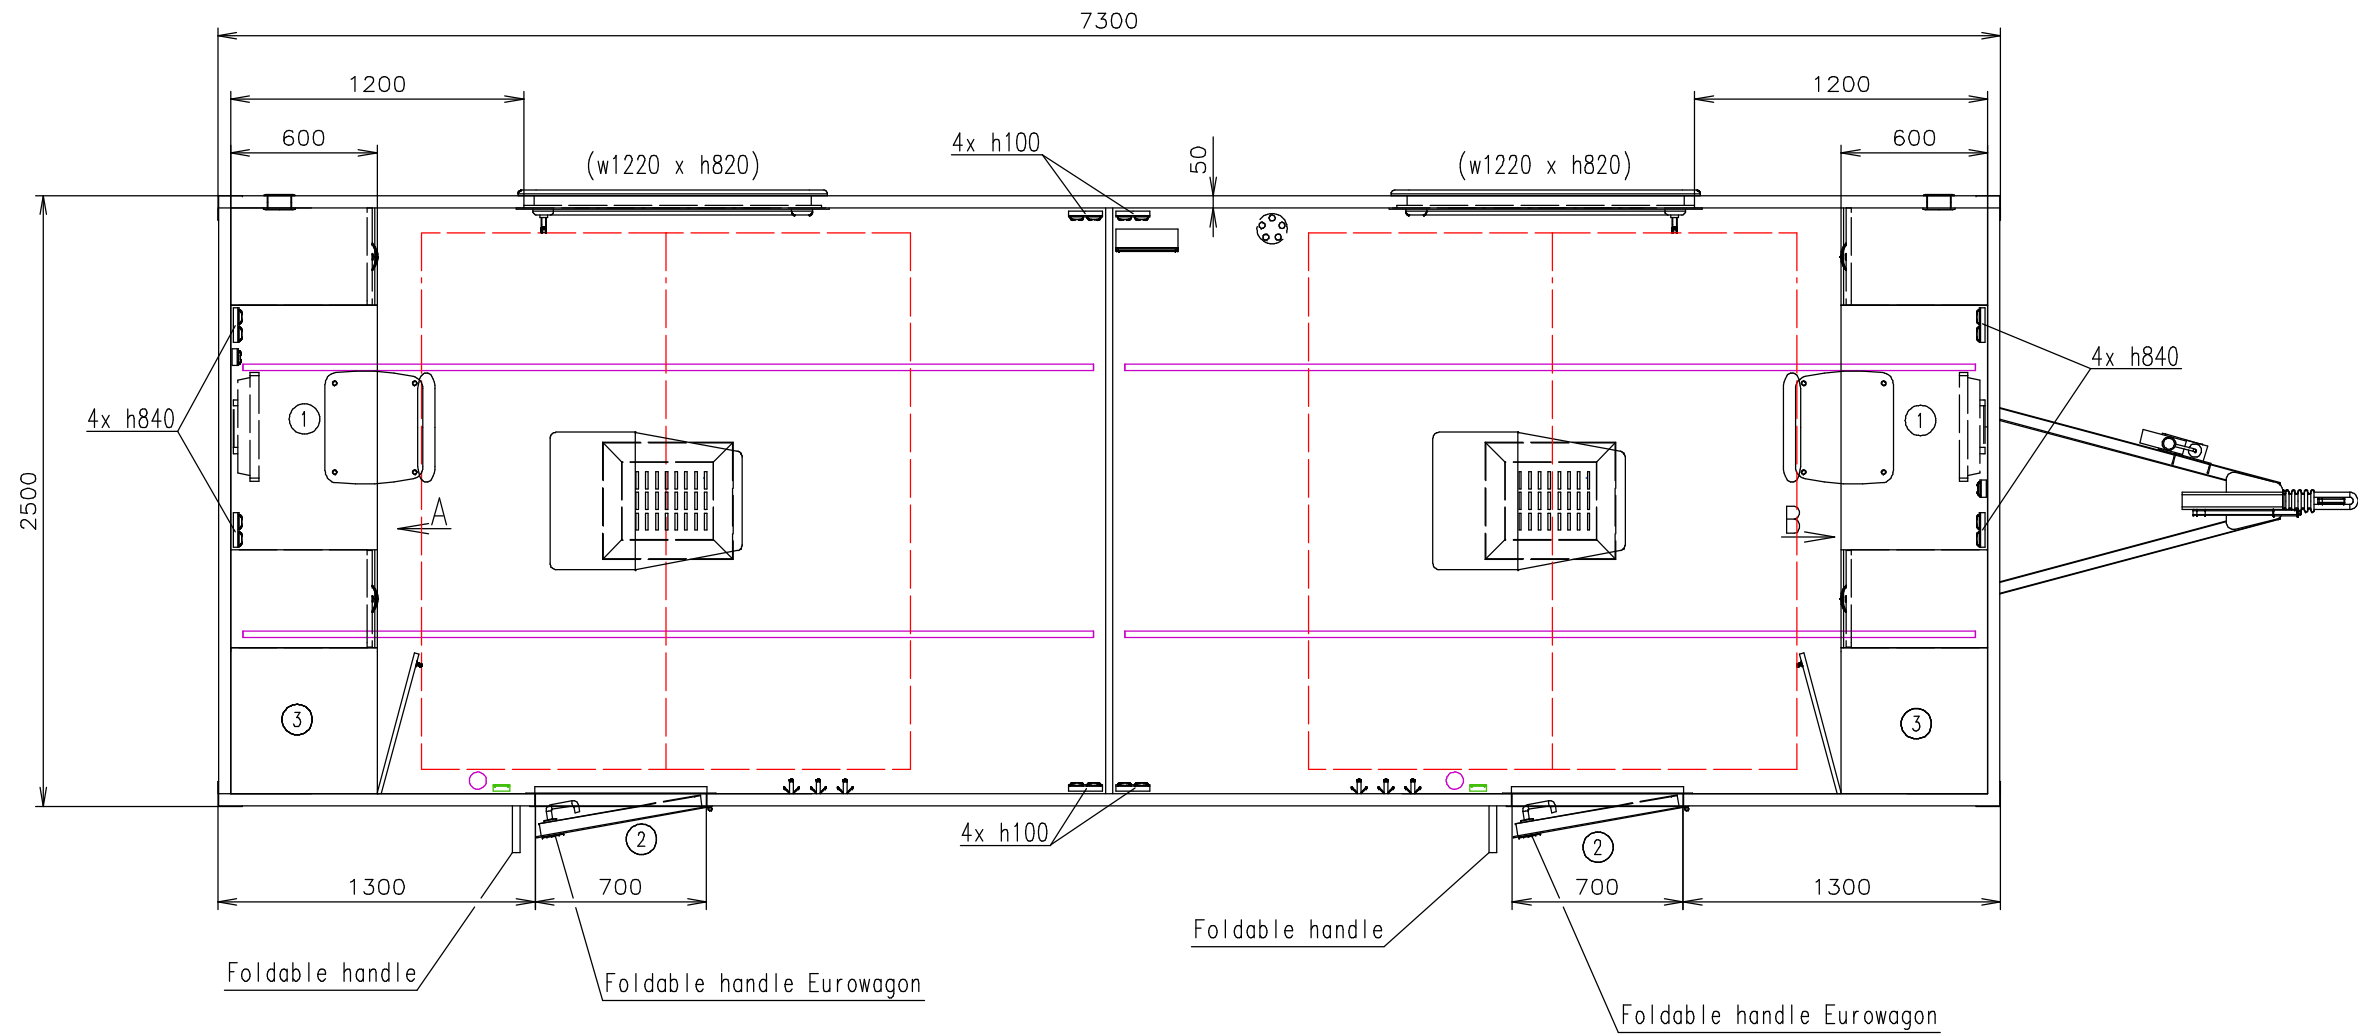

Connection hoses and cables	
Water hose:	✗
Waste water hose:	✗
Electric cable:	✓

(Cabling and piping is not shown on the 3D views and drawings)

Notes: Chassis covered by plastic/cloth skirt - gray color

Interior height:	2100 mm	Total weight:	2600 kg
Color:	RAL 7042 (gray)	Tare weight-estimate:	2000 kg
Floor:	PVC black	Centre of wheels from rear side:	3590 mm
Date:	16.12.2019	Wheels:	185 R14C

**EUROWAGON**

Drawing number: (2476-73)  
3452-73-1\_1/2 (Valofirma)

Connection hoses and cables	
Water hose:	✗
Waste water hose:	✗
Electric cable:	✓

-  Electric connection (on the chassis) (400V-32A)
-  Power point
-  Light switch
-  Switch board (under roof)
-  LED stripe
-  El. floor heating
-  Heating (750W)
-  Thermostat of floor heating
-  Roof A/C+heating (Dometic Freshjet 1700)
-  Window opening inside (870 over floor) + jalousie
-  Ventilation ø120
-  Clothes hanger
-  Chair
- ① Desk permanent fixed (1800x600 mm)  
(solid wood – beech)
- ② Foldable stairs Serena (3x step) + feet
- ③ Cupboard (shelf + clothes bar)  
(600x600x1950 mm)

(Cabling and piping is not shown on the 3D views and drawings)

Notes: Chassis covered by plastic/cloth skirt – gray color

Interior height:	2100 mm	Total weight:	2600 kg
Color:	RAL 7042 (gray)	Tare weight-estimate:	2000 kg
Floor:	PVC black	Centre of wheels from rear side:	3590 mm
Date:	16.12.2019	Wheels:	185 R14C
<b>EUROWAGON</b>		Drawing number: (2476-73)	
		3452-73-1_2/2 (Valofirma)	