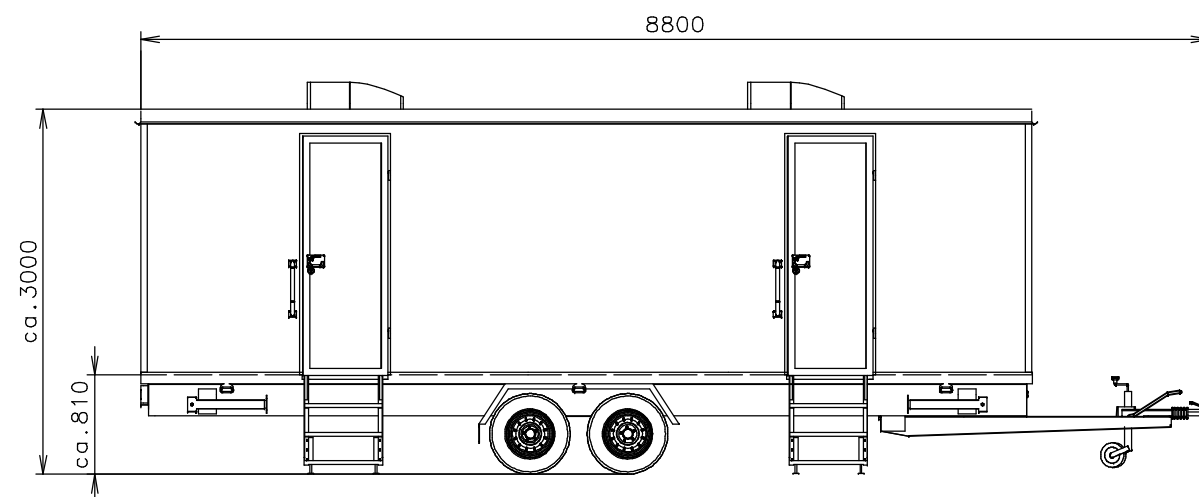

Connection hoses and cables	
Water hose:	✗
Waste water hose:	✗
Electric cable:	✓

(Cabling and piping is not shown on the 3D views and drawings)

Notes: Chassis covered by plastic/cloth skirt - gray color

Interior height:	2100 mm	Total weight:	2600 kg
Color:	RAL 7042 (gray)	Tare weight-estimate:	2000 kg
Floor:	PVC black	Centre of wheels from rear side:	3590 mm
Date:	16.12.2019	Wheels:	185 R14C

**EUROWAGON**

Drawing number: (2476-73)  
3452-73-1\_1/2 (Valofirma)

Connection hoses and cables	
Water hose:	✗
Waste water hose:	✗
Electric cable:	✓

-  Electric connection (on the chassis) (400V-32A)
-  Power point
-  Light switch
-  Switch board (under roof)
-  LED stripe
-  El. floor heating
-  Heating (750W)
-  Thermostat of floor heating
-  Roof A/C+heating (Dometic Freshjet 1700)
-  Window opening inside (870 over floor) + jalousie
-  Ventilation ø120
-  Clothes hanger
-  Chair
- ① Desk permanent fixed (1800x600 mm)  
(solid wood – beech)
- ② Foldable stairs Serena (3x step) + feet
- ③ Cupboard (shelf + clothes bar)  
(600x600x1950 mm)

(Cabling and piping is not shown on the 3D views and drawings)

Notes: Chassis covered by plastic/cloth skirt – gray color

Interior height:	2100 mm	Total weight:	2600 kg
Color:	RAL 7042 (gray)	Tare weight-estimate:	2000 kg
Floor:	PVC black	Centre of wheels from rear side:	3590 mm
Date:	16.12.2019	Wheels:	185 R14C
<b>EUROWAGON</b>		Drawing number: (2476-73)	
		3452-73-1_2/2 (Valofirma)	