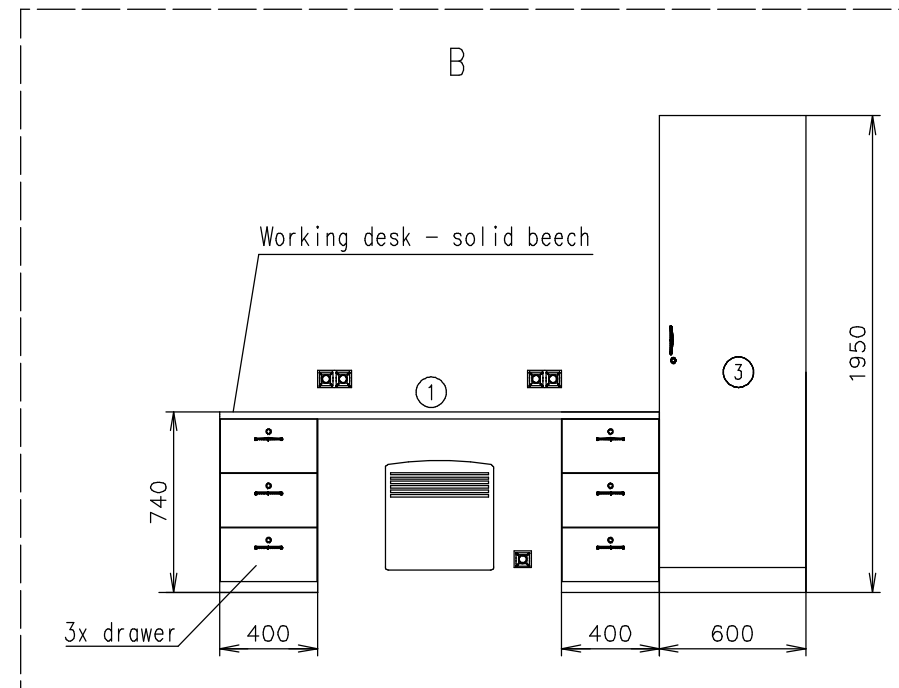

Connection hoses and cables	
Water hose:	✗
Waste water hose:	✗
Electric cable:	✓

(Cabling and piping is not shown on the 3D views and drawings)

Notes: Chassis covered by plastic/cloth skirt - gray color

Interior height:	2100 mm	Total weight:	2600 kg
Color:	RAL 7042 (gray)	Tare weight-estimate:	2000 kg
Floor:	PVC black	Centre of wheels from rear side:	3590 mm
Date:	16.12.2019	Wheels:	185 R14C

**EUROWAGON**

Drawing number: (2476-73)  
3452-73-1\_1/2 (Valofirma)

Connection hoses and cables	
Water hose:	✗
Waste water hose:	✗
Electric cable:	✓

-  Electric connection (on the chassis) (400V-32A)
-  Power point
-  Light switch
-  Switch board (under roof)
-  LED stripe
-  El. floor heating
-  Heating (750W)
-  Thermostat of floor heating
-  Roof A/C+heating (Dometic Freshjet 1700)
-  Window opening inside (870 over floor) + jalousie
-  Ventilation ø120
-  Clothes hanger
-  Chair
- ① Desk permanent fixed (1800x600 mm)  
(solid wood – beech)
- ② Foldable stairs Serena (3x step) + feet
- ③ Cupboard (shelf + clothes bar)  
(600x600x1950 mm)

(Cabling and piping is not shown on the 3D views and drawings)

Notes: Chassis covered by plastic/cloth skirt – gray color

Interior height:	2100 mm	Total weight:	2600 kg
Color:	RAL 7042 (gray)	Tare weight-estimate:	2000 kg
Floor:	PVC black	Centre of wheels from rear side:	3590 mm
Date:	16.12.2019	Wheels:	185 R14C
<b>EUROWAGON</b>		Drawing number: (2476-73)	
		3452-73-1_2/2 (Valofirma)	