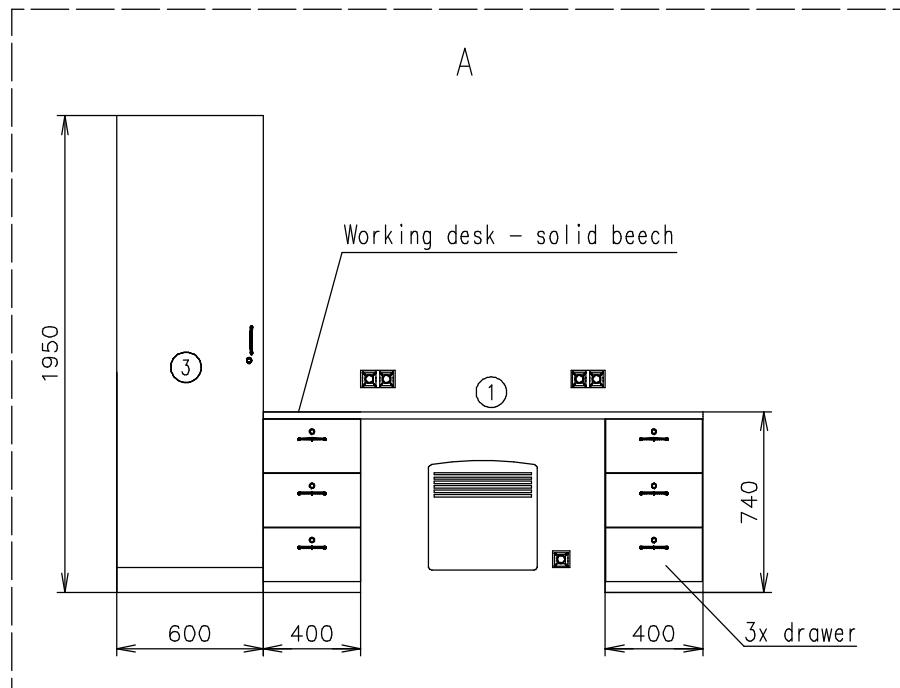

Connection hoses and cables	
Water hose:	✗
Waste water hose:	✗
Electric cable:	✓

(Cabling and piping is not shown on the 3D views and drawings)

Notes: Chassis covered by plastic/cloth skirt - gray color

Interior height:	2100 mm	Total weight:	2600 kg
Color:	RAL 7042 (gray)	Tare weight-estimate:	2000 kg
Floor:	PVC black	Centre of wheels from rear side:	3590 mm
Date:	16.12.2019	Wheels:	185 R14C

**EUROWAGON**

Drawing number: (2476-73)  
3452-73-1\_1/2 (Valofirma)

Connection hoses and cables	
Water hose:	✗
Waste water hose:	✗
Electric cable:	✓

-  Electric connection (on the chassis) (400V-32A)
-  Power point
-  Light switch
-  Switch board (under roof)
-  LED stripe
-  El. floor heating
-  Heating (750W)
-  Thermostat of floor heating
-  Roof A/C+heating (Dometic Freshjet 1700)
-  Window opening inside (870 over floor) + jalousie
-  Ventilation ø120
-  Clothes hanger
-  Chair
- ① Desk permanent fixed (1800x600 mm)  
(solid wood – beech)
- ② Foldable stairs Serena (3x step) + feet
- ③ Cupboard (shelf + clothes bar)  
(600x600x1950 mm)

(Cabling and piping is not shown on the 3D views and drawings)

Notes: Chassis covered by plastic/cloth skirt – gray color

Interior height:	2100 mm	Total weight:	2600 kg
Color:	RAL 7042 (gray)	Tare weight-estimate:	2000 kg
Floor:	PVC black	Centre of wheels from rear side:	3590 mm
Date:	16.12.2019	Wheels:	185 R14C
<b>EUROWAGON</b>		Drawing number: (2476-73)	
		3452-73-1_2/2 (Valofirma)	