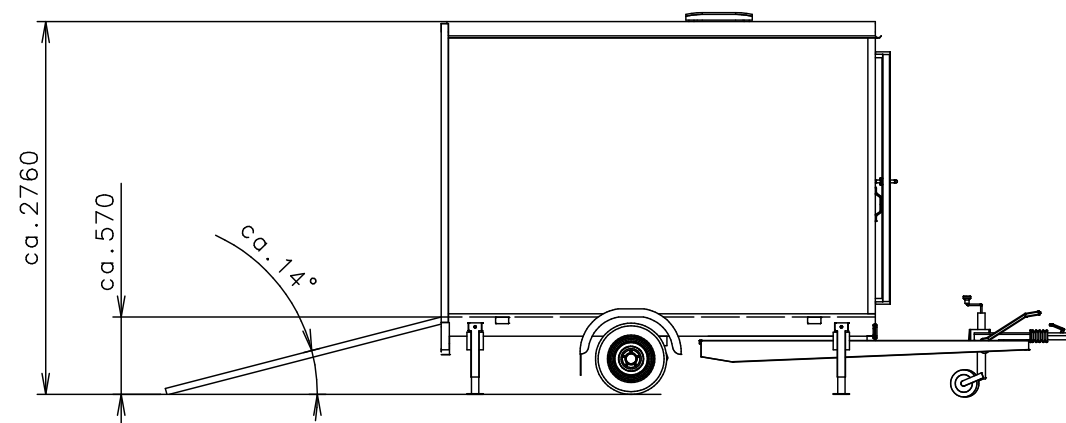

Ⓧ Light switch

Ⓧ Switch board (1200 over floor)

Ⓧ Droplight

Ⓧ Electric ventilator 230V (with light)

Ⓧ Heating (500W)

Ⓧ Heating Stiebel CFK 5 (500W)

Ⓧ Floor drain hole

Ⓧ Shower - flat 30mm (800x800)

Ⓧ Wash-basin Kolo (650x560)(68465)(for disabled) + standart water tap

Ⓧ Hanging toilet + pump Setsan

Ⓧ Hot water boiler Slim (50 l)

Ⓧ Roof window Dometic (400x400)

Ⓧ Brush toilet

Ⓧ Toilet paper holder

Ⓧ Shelf steel

Ⓧ Shower curtain

Ⓧ Clothes hanger

Ⓧ Mirror (700 x h1000) (600 over floor)

(Cabling and piping is not shown on the 3D views and drawings)

Notes:

Interior height:	2100 mm	Total weight:	1500 kg
Color:	RAL 9010	Tare weight-estimate:	1000 kg
Floor:	PVC black	Centre of wheels from rear side:	1400 mm
Date:	19.4.2018	Wheels:	195/50 R13C